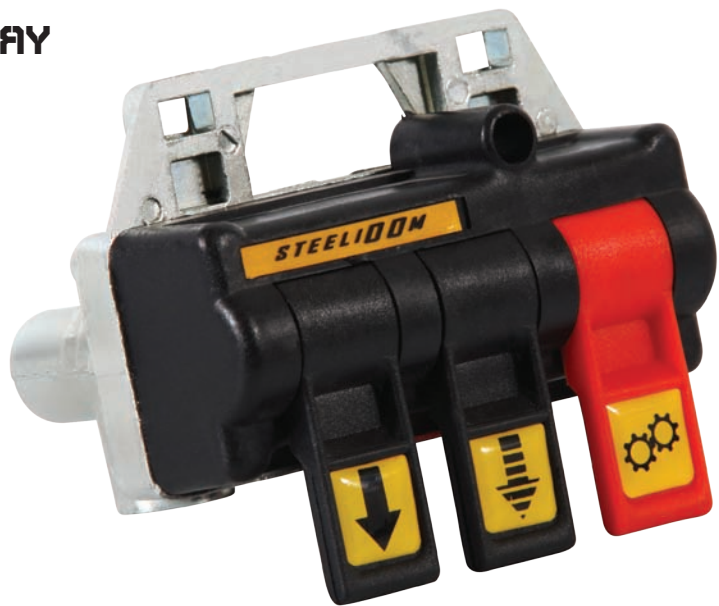

Code: 700 003 111  
DUMPER CONTROL. SWITCH 3 WAY

**700 003 111**

GROUP

MODEL

EQUIPMENT

Code	Air Inlet	Air Outlet 1	Air Outlet 2	Air Outlet 3	Control	Input Working Bar	Weight Kg
700 003 111	1/4"	1/4"	1/4"	1/4"	Pneumatic	7/12	0,55

Test: 60 Sec.

W W . S T E E L I D O M . C O M