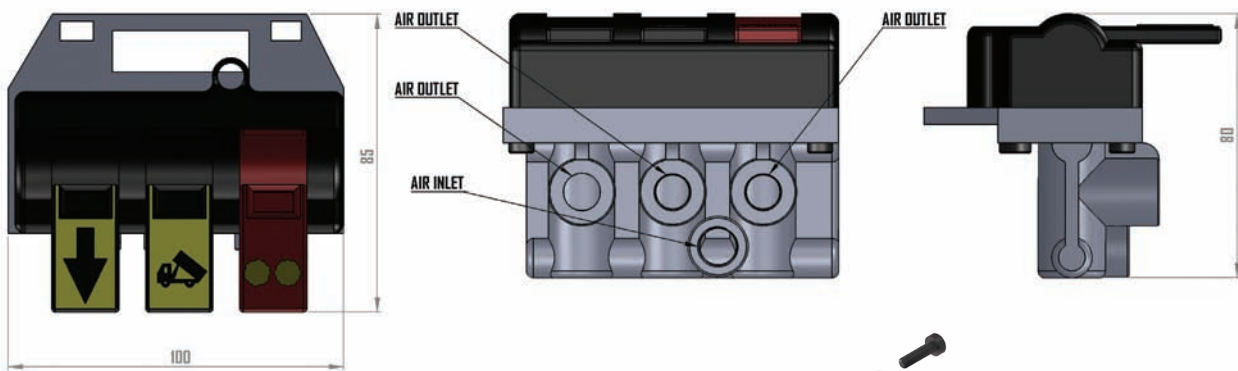

Code: 700 003 111  
DUMPER CONTROL. SWITCH 3 WAY

**700 003 111**

GROUP

MODEL

EQUIPMENT

Code	Air Inlet	Air Outlet 1	Air Outlet 2	Air Outlet 3	Control	Input Working Bar	Weight Kg
700 003 111	1/4"	1/4"	1/4"	1/4"	Pneumatic	7/12	0,55