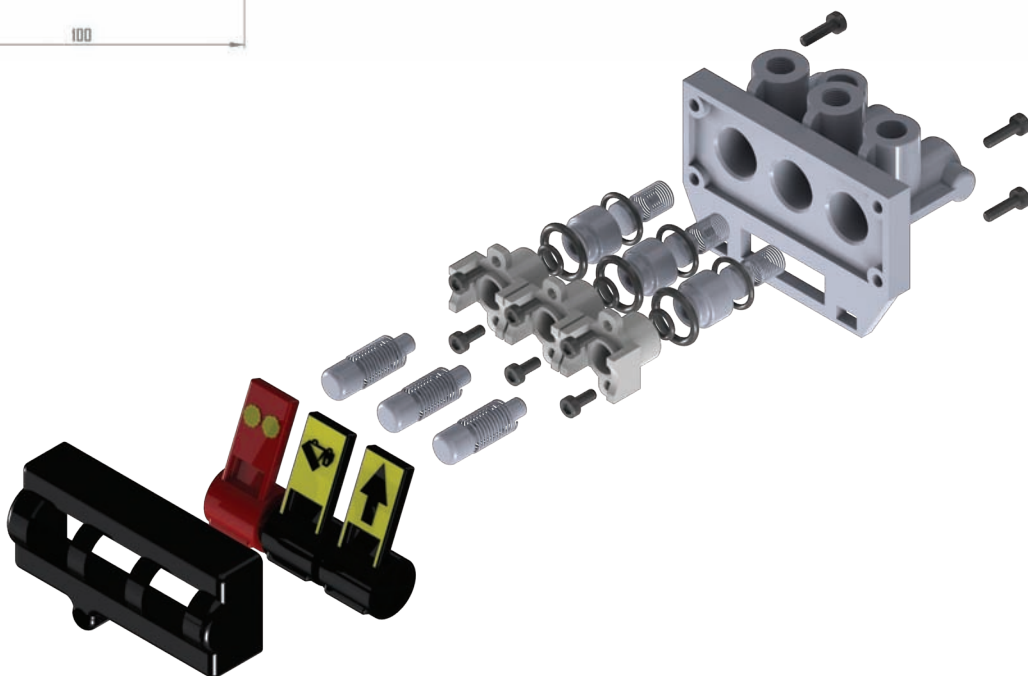

Code: 700 003 111  
DUMPER CONTROL. SWITCH 3 WAY

**700 003 111**

GROUP

MODEL

EQUIPMENT

Code	Air Inlet	Air Outlet 1	Air Outlet 2	Air Outlet 3	Control	Input Working Bar	Weight Kg
700 003 111	1/4"	1/4"	1/4"	1/4"	Pneumatic	7/12	0,55

Test: 60 Sec.

W W . S T E E L I D O M . C O M