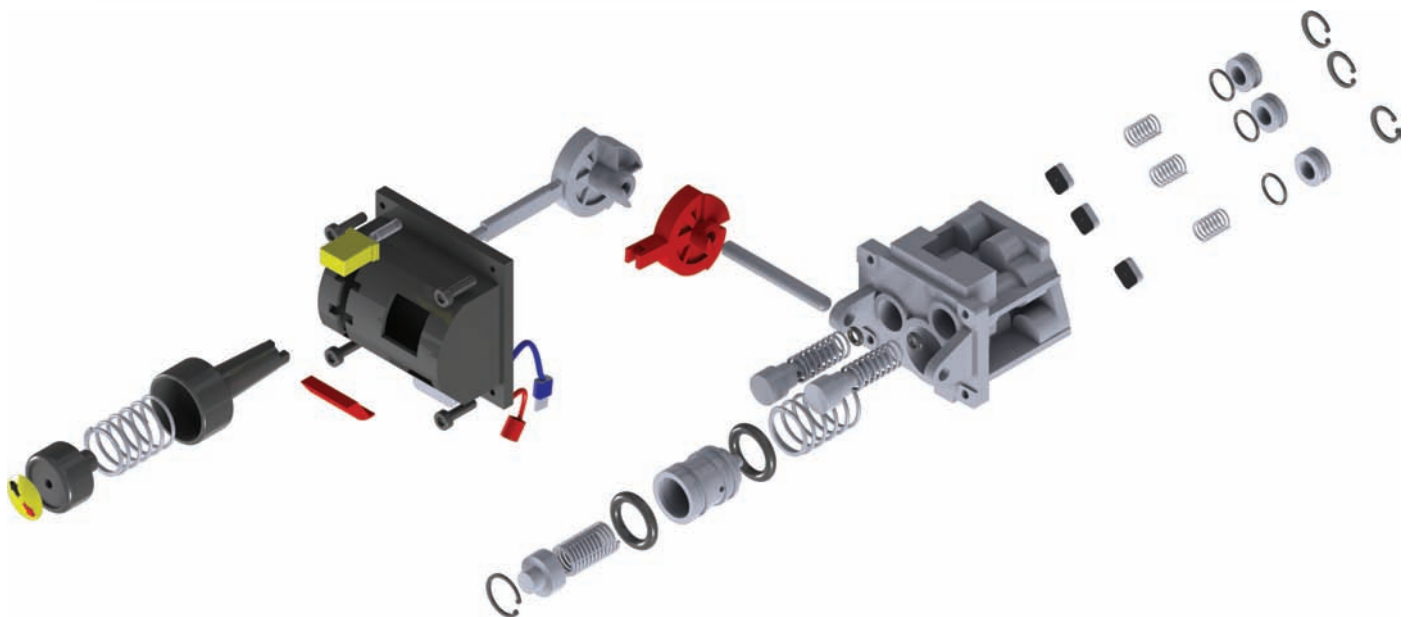

Code: 700 002 333  
AUTOMATIC JOYSTICK 3 WAY

**700 002 333**

GROUP

MODEL

EQUIPMENT

Code	Air Inlet	Air Outlet 1	Air Outlet 2	Air Outlet 3	Control	Input Working Bar	Weight Kg
700 002 333	1/8"	1/8"	1/8"	1/8"	Pneumatic	7/12	0,4

Test: 60 Sec.