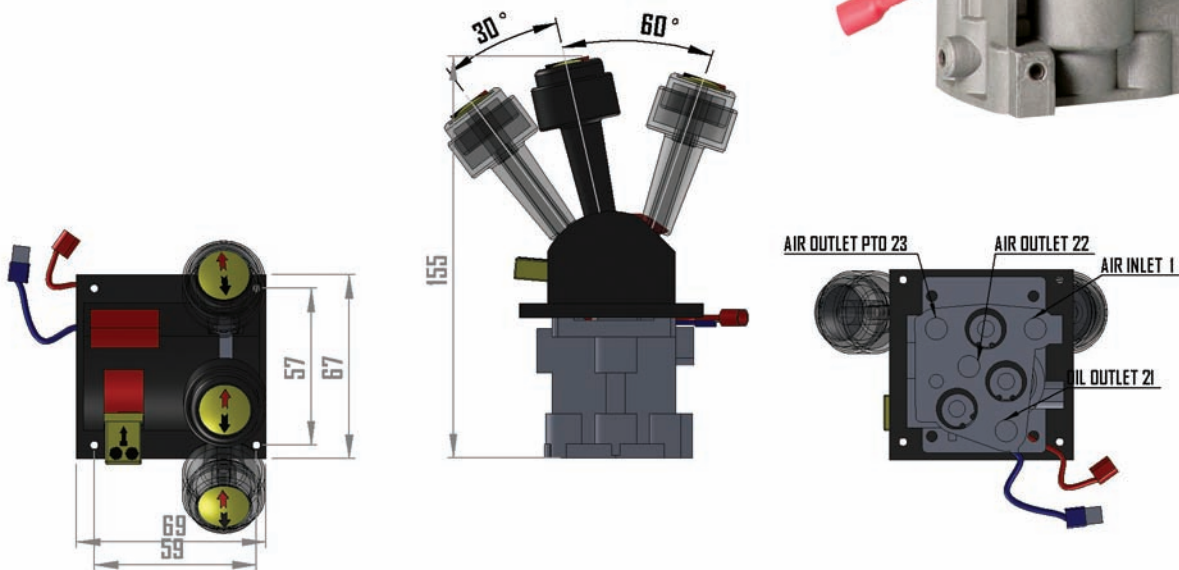

Code: 700 002 333  
AUTOMATIC JOYSTICK 3 WAY

**700 002 333**

GROUP

MODEL

EQUIPMENT

Code	Air Inlet	Air Outlet 1	Air Outlet 2	Air Outlet 3	Control	Input Working Bar	Weight Kg
700 002 333	1/8"	1/8"	1/8"	1/8"	Pneumatic	7/12	0,4

Test: 60 Sec.