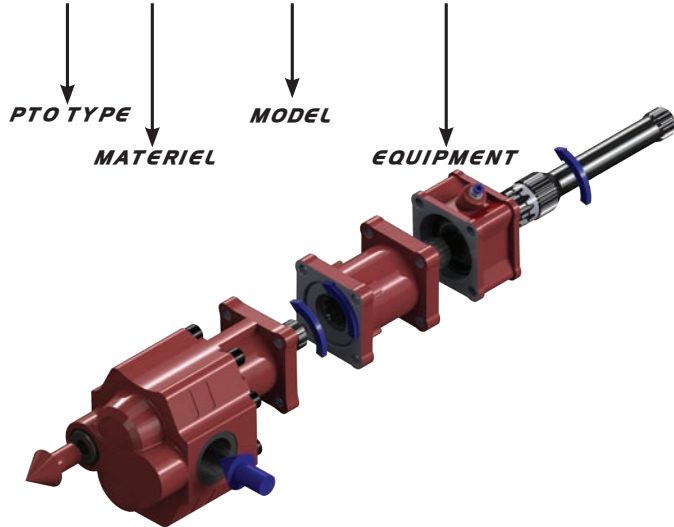

Code: 500 055 00
 POWER TAKE OFF PUMP
 EXTENSION LONG CASTING

500 055 00

Weight Kg.
4,5

Fluid Temp. °C
0 / 90

NOTE : IF THE MAIN GEARBOX DIRECTION OF ROTATION IS RIGHT ; GEAR PUMP MUST BE SELECTED IN THE LEFT DIRECTION.

NOTE : CHECK WHETHER THERE IS TIGHTNESS AND THE OIL OF MAIN GEARBOX AFTER PTO ASSEMBLING.

NOTE : IF THE MAIN GEARBOX DIRECTION OF ROTATION IS LEFT ; GEAR PUMP MUST BE SELECTED IN THE RIGHT DIRECTION.

Pos: 8 Qty: 4

Code: 020 100 029
Nut M 12

Pos: 9 Qty: 1

Code: 020 040 604
Seal Mim 48*75*8

Pos: 1 Qty: 1

Code: 020 010 268
Circlip 472/68

Pos: 2 Qty: 1

Code: 020 010 140
Circlip 471/40

Pos: 3 Qty: 1

Code: 020 020 802
Bearing 6008

Pos: 4 Qty: 1

Code: 020 090 043
Shaft

Pos: 5 Qty: 2

Code: 020 050 103
Seal

Pos: 6 Qty: 1

Code: 020 080 003
Body Extension Long

Pos: 7 Qty: 4