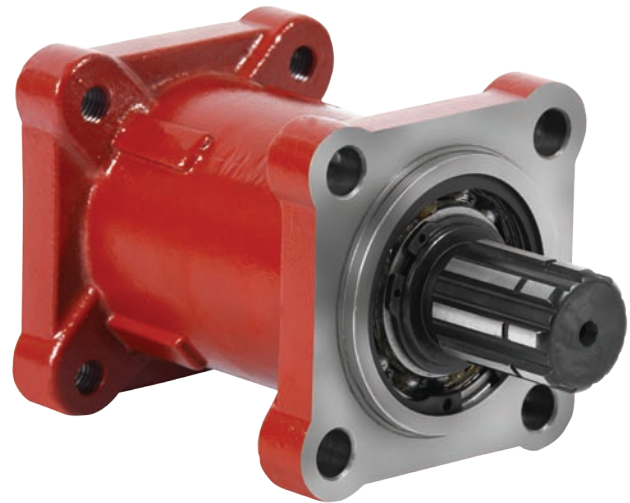

Code: 500 055 00
 POWER TAKE OFF PUMP
 EXTENSION LONG CASTING

500 055 00

Weight Kg.
4,5

Fluid Temp. °C
0 / 90

NOTE : IF THE MAIN GEARBOX DIRECTION OF ROTATION IS RIGHT ; GEAR PUMP MUST BE SELECTED IN THE LEFT DIRECTION.

NOTE : CHECK WHETHER THERE IS TIGHTNESS AND THE OIL OF MAIN GEARBOX AFTER PTO ASSEMBLING.

NOTE : IF THE MAIN GEARBOX DIRECTION OF ROTATION IS LEFT ; GEAR PUMP MUST BE SELECTED IN THE RIGHT DIRECTION.

Pos: 8 Qty: 4

Code: 020 100 029
Nut M 12

Pos: 9 Qty: 1

Code: 020 040 604
Seal Mim 48*75*8

Pos: 1 Qty: 1

Code: 020 010 268
Circlip 472/68

Pos: 2 Qty: 1

Code: 020 010 140
Circlip 471/40

Pos: 3 Qty: 1