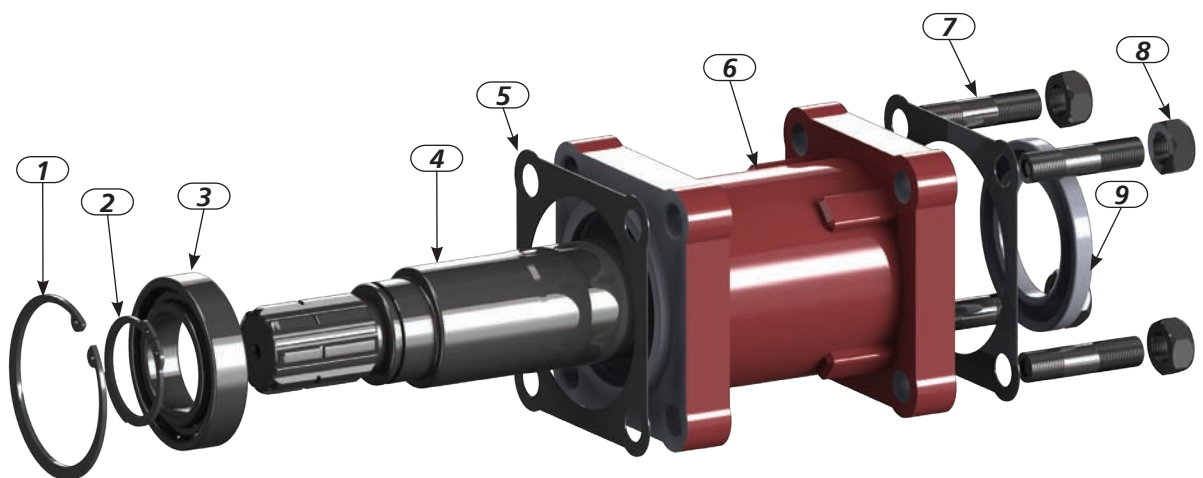

Code: 500 055 00
 POWER TAKE OFF PUMP
 EXTENSION LONG CASTING

500 055 00

Weight Kg.
4,5

Fluid Temp. °C
0 / 90

NOTE : IF THE MAIN GEARBOX DIRECTION OF ROTATION IS RIGHT ; GEAR PUMP MUST BE SELECTED IN THE LEFT DIRECTION.

NOTE : CHECK WHETHER THERE IS TIGHTNESS AND THE OIL OF MAIN GEARBOX AFTER PTO ASSEMBLING.

NOTE : IF THE MAIN GEARBOX DIRECTION OF ROTATION IS LEFT ; GEAR PUMP MUST BE SELECTED IN THE RIGHT DIRECTION.

Pos: 8 Qty: 4

Code: 020 100 029
Nut M 12

Pos: 9 Qty: 1

Code: 020 040 604
Seal Mim 48*75*8

Pos: 1 Qty: 1

Code: 020 010 268
Circlip 472/68

Pos: 2 Qty: 1

Code: 020 010 140
Circlip 471/40

Pos: 3 Qty: 1

Code: 020 020 802
Bearing 6008

Pos: 4 Qty: 1

Code: 020 090 043
Shaft

Pos: 5 Qty: 2

Code: 020 050 103
Seal

Pos: 6 Qty: 1

Code: 020 080 003
Body Extension Long

Pos: 7 Qty: 4