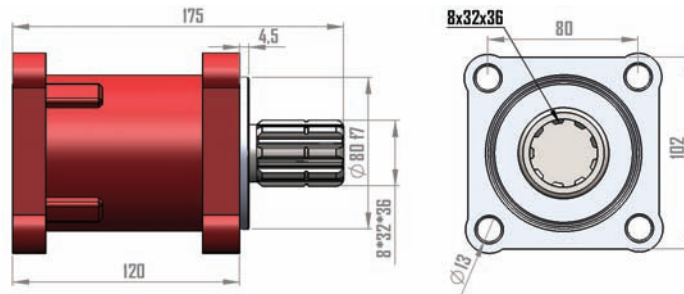

Code: 500 055 00
 POWER TAKE OFF PUMP
 EXTENSION LONG CASTING

500 055 00

Weight Kg.
4,5

Fluid Temp. °C
0 / 90

NOTE : IF THE MAIN GEARBOX DIRECTION OF ROTATION IS RIGHT ; GEAR PUMP MUST BE SELECTED IN THE LEFT DIRECTION.

NOTE : CHECK WHETHER THERE IS TIGHTNESS AND THE OIL OF MAIN GEARBOX AFTER PTO ASSEMBLING.

NOTE : IF THE MAIN GEARBOX DIRECTION OF ROTATION IS LEFT ; GEAR PUMP MUST BE SELECTED IN THE RIGHT DIRECTION.

Pos: 8 Qty: 4

Code: 020 100 029
Nut M 12

Pos: 9 Qty: 1

Code: 020 040 604
Seal Mim 48*75*8

Pos: 1 Qty: 1

Code: 020 010 268
Circlip 472/68

Pos: 2 Qty: 1

Code: 020 010 140
Circlip 471/40

Pos: 3 Qty: 1

Code: 020 020 802
Bearing 6008

Pos: 4 Qty: 1

Code: 020 090 043
Shaft

Pos: 5 Qty: 2

Code: 020 050 103
Seal

Pos: 6 Qty: 1

Code: 020 080 003
Body Extension Long

Pos: 7 Qty: 4