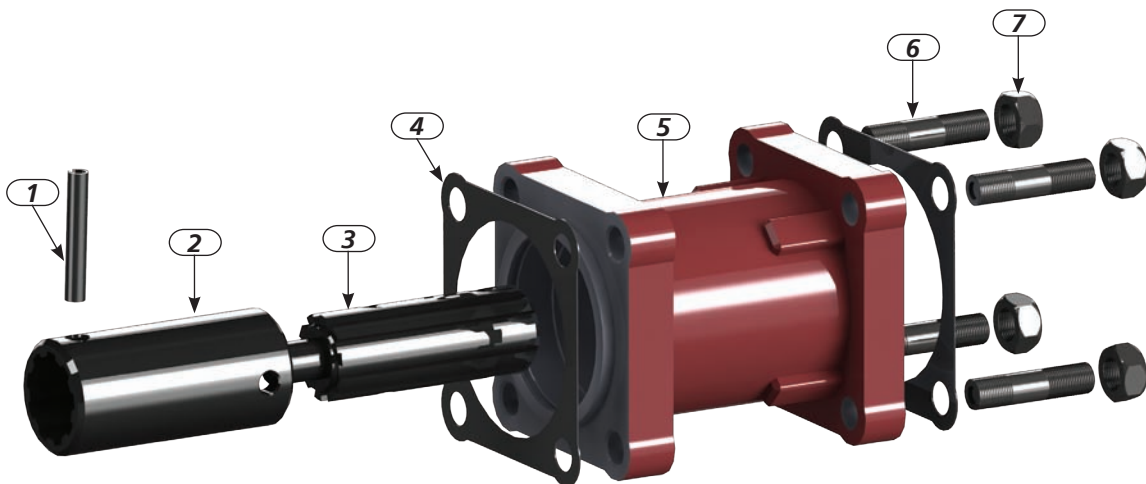

Code: 500 OSS 01
POWER TAKE OFF PUMP
EXTENSION LONG TYP 100 CASTING

500 OSS 01

PTO TYPE
MATERIEL
MODEL
EQUIPMENT

Weight Kg.

3,5

NOTE : CHECK WHETHER THERE IS TIGHTNESS AND THE OIL OF MAIN GEARBOX AFTER PTO ASSEMBLING.

NOTE : IF THE MAIN GEARBOX DIRECTION OF ROTATION IS LEFT ; GEAR PUMP MUST BE SELECTED IN THE RIGHT DIRECTION.

NOTE : IF THE MAIN GEARBOX DIRECTION OF ROTATION IS RIGHT ; GEAR PUMP MUST BE SELECTED IN THE LEFT DIRECTION.

Pos: 1	Qty:1	Pos:2	Qty:1	Pos:3	Qty:1	Pos:4	Qty:2	Pos:5	Qty:1	Pos:6	Qty:4	Pos:7	Qty:4
Code: 020 090 036		Code: 020 120 013		Code: 020 090 067		Code: 020 050 103		Code: 020 080 003		Code: 020 100 020		Code: 020 100 029	
Pim		Couplin		Shaft		Seal		Body Extension Long		Screw M 12*51		Nut M 12	