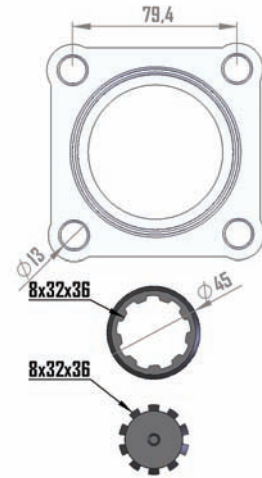

Code: 500 OSS 01
POWER TAKE OFF PUMP
EXTENSION LONG TYP 100 CASTING

500 OSS 01

PTO TYPE
MATERIEL
MODEL
EQUIPMENT

Weight Kg.

3,5

NOTE : CHECK WHETHER THERE IS TIGHTNESS AND THE OIL OF MAIN GEARBOX AFTER PTO ASSEMBLING.

NOTE : IF THE MAIN GEARBOX DIRECTION OF ROTATION IS LEFT ; GEAR PUMP MUST BE SELECTED IN THE RIGHT DIRECTION.

NOTE : IF THE MAIN GEARBOX DIRECTION OF ROTATION IS RIGHT ; GEAR PUMP MUST BE SELECTED IN THE LEFT DIRECTION.

Pos: 1	Qty:1	Pos:2	Qty:1	Pos:3	Qty:1	Pos:4	Qty:2	Pos:5	Qty:1	Pos:6	Qty:4	Pos:7	Qty:4
Code: 020 090 036		Code: 020 120 013		Code: 020 090 067		Code: 020 050 103		Code: 020 080 003		Code: 020 100 020		Code: 020 100 029	
Pim		Couplin		Shaft		Seal		Body Extension Long		Screw M 12*51		Nut M 12	