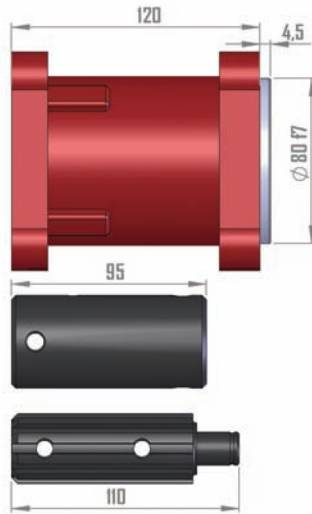

Code: 500 OSS 01
POWER TAKE OFF PUMP
EXTENSION LONG TYP 100 CASTING

500 OSS 01

PTO TYPE
MATERIEL
MODEL
EQUIPMENT

Weight Kg.

3,5

NOTE : CHECK WHETHER THERE IS TIGHTNESS AND THE OIL OF MAIN GEARBOX AFTER PTO ASSEMBLING.

NOTE : IF THE MAIN GEARBOX DIRECTION OF ROTATION IS LEFT ; GEAR PUMP MUST BE SELECTED IN THE RIGHT DIRECTION.

NOTE : IF THE MAIN GEARBOX DIRECTION OF ROTATION IS RIGHT ; GEAR PUMP MUST BE SELECTED IN THE LEFT DIRECTION.

Pos: 1	Qty:1	Pos:2	Qty:1	Pos:3	Qty:1	Pos:4	Qty:2	Pos:5	Qty:1	Pos:6	Qty:4	Pos:7	Qty:4
Code: 020 090 036		Code: 020 120 013		Code: 020 090 067		Code: 020 050 103		Code: 020 080 003		Code: 020 100 020		Code: 020 100 029	
Pim		Couplin		Shaft		Seal		Body Extension Long		Screw M 12*51		Nut M 12	