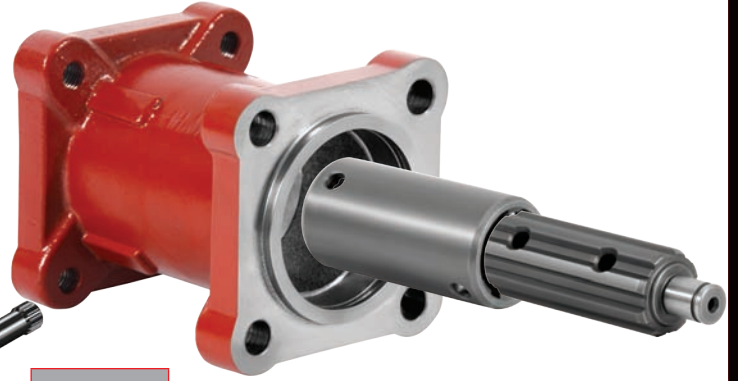

Code: 500 OSS 01
POWER TAKE OFF PUMP
EXTENSION LONG TYP 100 CASTING

500 OSS 01

PTO TYPE
MATERIEL
MODEL
EQUIPMENT

Weight Kg.

3,5

NOTE : CHECK WHETHER THERE IS TIGHTNESS AND THE OIL OF MAIN GEARBOX AFTER PTO ASSEMBLING.

NOTE : IF THE MAIN GEARBOX DIRECTION OF ROTATION IS LEFT ; GEAR PUMP MUST BE SELECTED IN THE RIGHT DIRECTION.

NOTE : IF THE MAIN GEARBOX DIRECTION OF ROTATION IS RIGHT ; GEAR PUMP MUST BE SELECTED IN THE LEFT DIRECTION.

Pos: 1	Qty:1	Pos:2	Qty:1	Pos:3	Qty:1	Pos:4	Qty:2	Pos:5	Qty:1	Pos:6	Qty:4	Pos:7	Qty:4
Code: 020 090 036		Code: 020 120 013		Code: 020 090 067		Code: 020 050 103		Code: 020 080 003		Code: 020 100 020		Code: 020 100 029	
Pim		Couplin		Shaft		Seal		Body Extension Long		Screw M 12*51		Nut M 12	